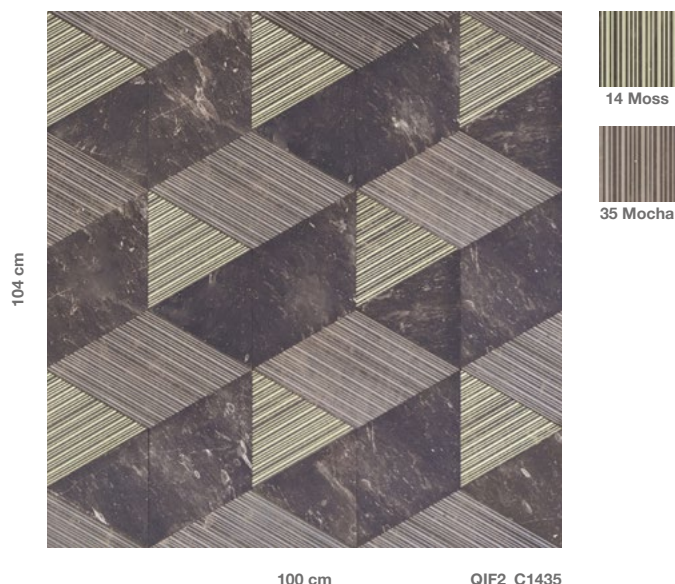

Quarzi Intrecci #rodolfodordoni

Prodotto fornito pre-fugato.
Product supplied pre-grouted.

Consigliamo l'installazione a fuga zero.
We recommend a no joint laying.

Su richiesta è possibile personalizzare i colori.
On request it's possible to customize the colours.

Altre varianti colore sul sito.
Other version on website.