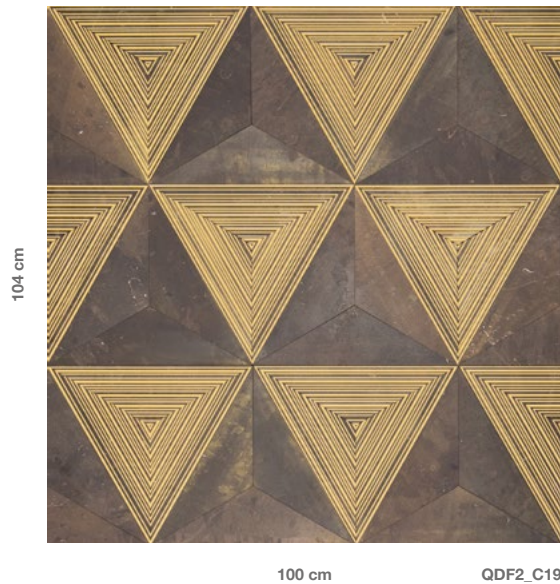

Quarzi Diamante
#rodolfodordoni

19 Gold

Prodotto fornito pre-fugato.
Product supplied pre-grouted.

Consigliamo l'installazione a fuga zero.
We recommend a no joint laying.

Su richiesta è possibile personalizzare i colori.
On request it's possible to customize the colours.